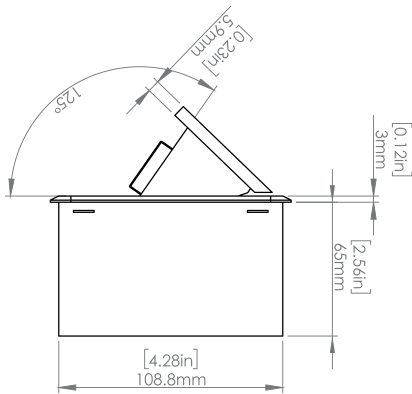

PUCUOSN
POP-UP POWER CENTER

How to install

Requires a cut out in the work surface in order to sit flush.

Step 1: Mark the area according to the hole cut out size L 8.86in W 4.33in. Make sure the surface is clean and dry.

Step 2: Cut out carefully where marked.

Step 3: Insert the Pop-Up Power Center into the hole including the powercord, until it fits snugly, secure with 4 screws provided.