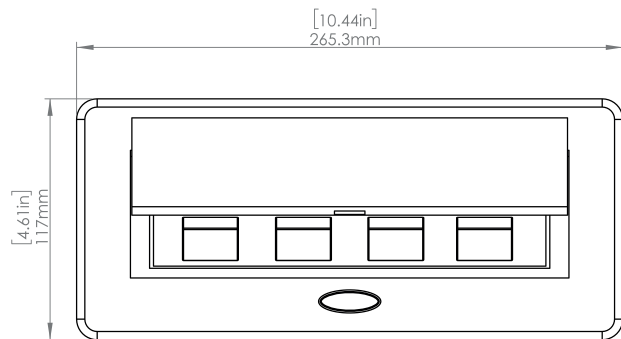

PUCUOSN
POP-UP POWER CENTER

How to install

Requires a cut out in the work surface in order to sit flush.

Step 1: Mark the area according to the hole cut out size L 8.86in W 4.33in. Make sure the surface is clean and dry.

Step 2: Cut out carefully where marked.

Step 3: Insert the Pop-Up Power Center into the hole including the powercord, until it fits snugly, secure with 4 screws provided.