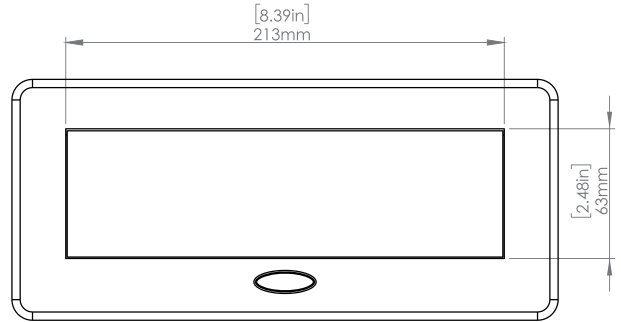

PUCUOSN
POP-UP POWER CENTER

How to install

Requires a cut out in the work surface in order to sit flush.

Step 1: Mark the area according to the hole cut out size L 8.86in W 4.33in. Make sure the surface is clean and dry.

Step 2: Cut out carefully where marked.

Step 3: Insert the Pop-Up Power Center into the hole including the powercord, until it fits snugly, secure with 4 screws provided.