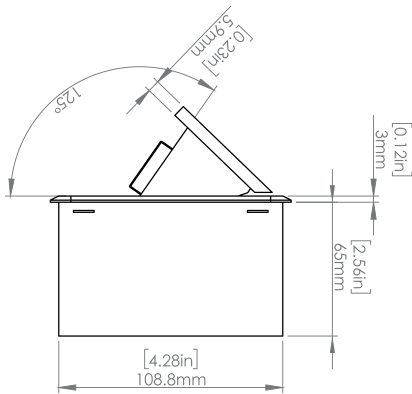

Product Information

Product	PUCUOOWBZ		
Color	Bronze w/ White Modules		
Dimensions	L	W	D
Inches	10.47	4.65	2.56
Weight	3.5 lbs.		
Warranty	1 year		

PUCU00WBZ
POP-UP POWER CENTER

How to install

Requires a cut out in the work surface in order to sit flush.

Step 1: Mark the area according to the hole cut out size L 8.86in W 4.33in. Make sure the surface is clean and dry.

Step 2: Cut out carefully where marked.

Step 3: Insert the Pop-Up Power Center into the hole including the powercord, until it fits snugly, secure with 4 screws provided.

Hole Size