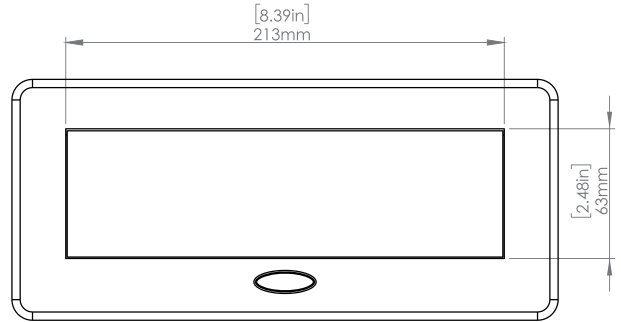

Product Information

Product	PUCUOOWBZ		
Color	Bronze w/ White Modules		
Dimensions	L	W	D
Inches	10.47	4.65	2.56
Weight	3.5 lbs.		
Warranty	1 year		

PUCU00WBZ
POP-UP POWER CENTER

How to install

Requires a cut out in the work surface in order to sit flush.

Step 1: Mark the area according to the hole cut out size L 8.86in W 4.33in. Make sure the surface is clean and dry.

Step 2: Cut out carefully where marked.

Step 3: Insert the Pop-Up Power Center into the hole including the powercord, until it fits snugly, secure with 4 screws provided.

Hole Size