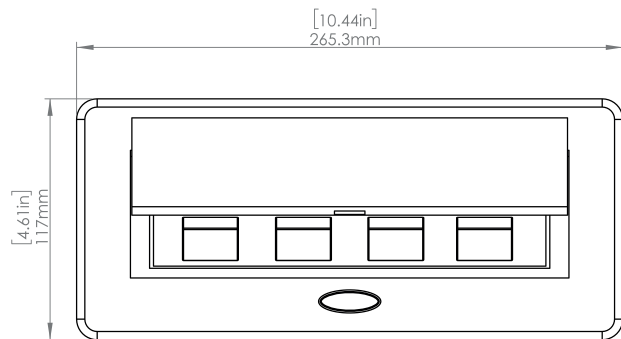

Standard Features

- 1 USB-C 18W fast charging port
- 1 Dual USB 2.4 Amp fast charging port
- 2 Tamper Resistant AC Outlets
- 6 ft. power cord
- 15 A
- Power Cable: 14AWG Wire Right-angled round plug
- UL/CUL Listed for mounting in furniture

Product Information

Product	PUCUOOWBZ		
Color	Bronze w/ White Modules		
Dimensions	L	W	D
Inches	10.47	4.65	2.56
Weight	3.5 lbs.		
Warranty	1 year		

PUCU00WBZ
POP-UP POWER CENTER

How to install

Requires a cut out in the work surface in order to sit flush.

Step 1: Mark the area according to the hole cut out size L 8.86in W 4.33in. Make sure the surface is clean and dry.

Step 2: Cut out carefully where marked.

Step 3: Insert the Pop-Up Power Center into the hole including the powercord, until it fits snugly, secure with 4 screws provided.

Hole Size