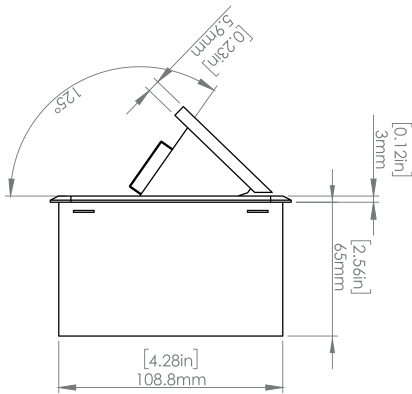

Product Information

Product	PUCUOOWMG		
Color	Magnesium w/ White Modules		
Dimensions	L	W	D
Inches	10.47	4.65	2.56
Weight	3.5 lbs.		
Warranty	1 year		

PUCUOOWMG
POP-UP POWER CENTER

How to install

Requires a cut out in the work surface in order to sit flush.

- Step 1:** Mark the area according to the hole cut out size L 8.86in W 4.33in. Make sure the surface is clean and dry.
- Step 2:** Cut out carefully where marked.
- Step 3:** Insert the Pop-Up Power Center into the hole including the powercord, until it fits snugly, secure with 4 screws provided.

Hole Size