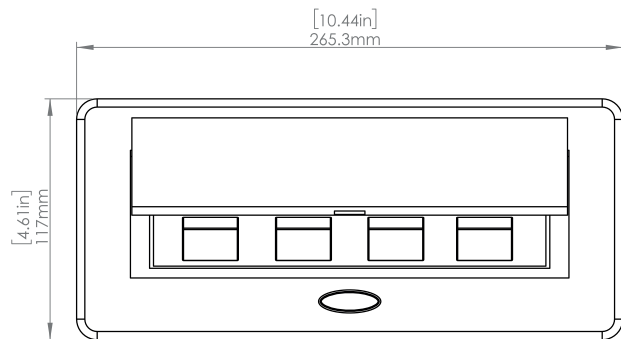

Standard Features

- 1 USB-C 18W fast charging port
- 1 Dual USB 2.4 Amp fast charging port
- 2 Tamper Resistant AC Outlets
- 6 ft. power cord
- 15 A
- Power Cable: 14AWG Wire Right-angled round plug
- UL/CUL Listed for mounting in furniture

Product Information

Product	PUCUOOWMG		
Color	Magnesium w/ White Modules		
Dimensions	L	W	D
Inches	10.47	4.65	2.56
Weight	3.5 lbs.		
Warranty	1 year		

PUCUOOWMG
POP-UP POWER CENTER

How to install

Requires a cut out in the work surface in order to sit flush.

- Step 1:** Mark the area according to the hole cut out size L 8.86in W 4.33in. Make sure the surface is clean and dry.
- Step 2:** Cut out carefully where marked.
- Step 3:** Insert the Pop-Up Power Center into the hole including the powercord, until it fits snugly, secure with 4 screws provided.

Hole Size