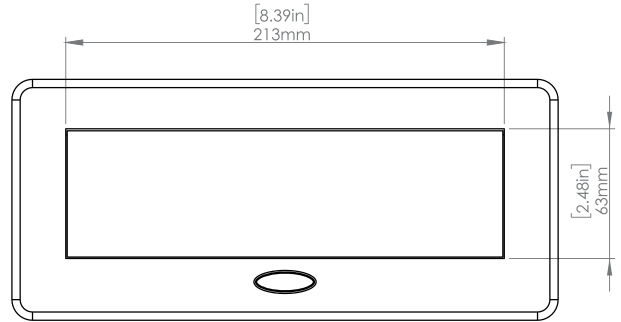

Product Information

Product	PUCUOOWMG		
Color	Magnesium w/ White Modules		
Dimensions	L	W	D
Inches	10.47	4.65	2.56
Weight	3.5 lbs.		
Warranty	1 year		

PUCUOOWMG
POP-UP POWER CENTER

How to install

Requires a cut out in the work surface in order to sit flush.

- Step 1:** Mark the area according to the hole cut out size L 8.86in W 4.33in. Make sure the surface is clean and dry.
- Step 2:** Cut out carefully where marked.
- Step 3:** Insert the Pop-Up Power Center into the hole including the powercord, until it fits snugly, secure with 4 screws provided.

Hole Size