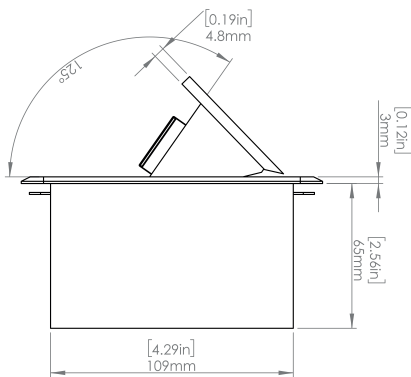

Standard Features

- 2 Tamper Resistant AC Outlets
- 6 ft. power cord
- 15 A
- Power Cable: 14AWG Wire Right-angled round plug
- UL/CUL Listed for mounting in furniture

Product Information

Product	PUOOBK		
Color	Black		
Dimensions	L	W	D
Inches	5.43	5.31	2.56
Weight	2.45 lb.		
Warranty	1 year		

PUOGBK
POP-UP POWER CENTER

How to install

Requires a cut out in the work surface in order to sit flush.

Step 1: Mark the area according to the hole cut out size L 5.12in W 4.33in. Make sure the surface is clean and dry.

Step 2: Cut out carefully where marked.

Step 3: Insert the Pop-Up Power Center into the hole including the powercord, until it fits snugly, secure with 4 screws provided.

Hole Size