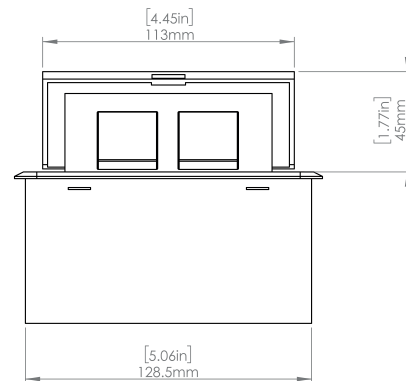

Standard Features

- 2 Tamper Resistant AC Outlets
- 6 ft. power cord
- 15 A
- Power Cable: 14AWG Wire Right-angled round plug
- UL/CUL Listed for mounting in furniture

Product Information

Product	PUOOMG		
Color	Magnesium w/ Black Modules		
Dimensions	L	W	D
Inches	5.43	5.31	2.56
Weight	2.45 lb.		
Warranty	1 year		

PUOOMG
POP-UP POWER CENTER

How to install

Requires a cut out in the work surface in order to sit flush.

Step 1: Mark the area according to the hole cut out size L 5.12in W 4.33in. Make sure the surface is clean and dry.

Step 2: Cut out carefully where marked.

Step 3: Insert the Pop-Up Power Center into the hole including the powercord, until it fits snugly, secure with 4 screws provided.

Hole Size