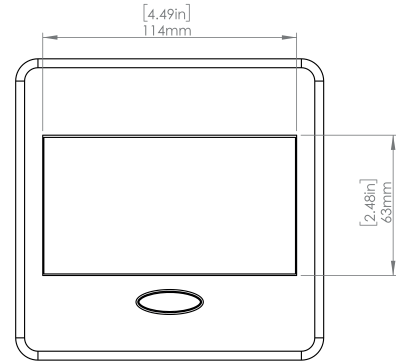

Standard Features

- 2 Tamper Resistant AC Outlets
- 6 ft. power cord
- 15 A
- Power Cable: 14AWG Wire Right-angled round plug
- UL/CUL Listed for mounting in furniture

Product Information

Product	PUOOMG		
Color	Magnesium w/ Black Modules		
Dimensions	L	W	D
Inches	5.43	5.31	2.56
Weight	2.45 lb.		
Warranty	1 year		

PUOOMG
POP-UP POWER CENTER

How to install

Requires a cut out in the work surface in order to sit flush.

Step 1: Mark the area according to the hole cut out size L 5.12in W 4.33in. Make sure the surface is clean and dry.

Step 2: Cut out carefully where marked.

Step 3: Insert the Pop-Up Power Center into the hole including the powercord, until it fits snugly, secure with 4 screws provided.

Hole Size