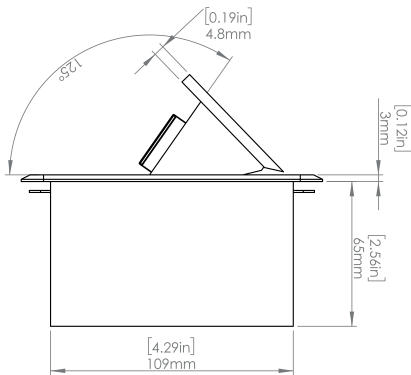

Standard Features

- 2 Tamper Resistant AC Outlets
- 6 ft. power cord
- 15 A
- Power Cable: 14AWG Wire Right-angled round plug
- UL/CUL Listed for mounting in furniture

Product Information

Product	PUOOMG		
Color	Magnesium w/ Black Modules		
Dimensions	L	W	D
Inches	5.43	5.31	2.56
Weight	2.45 lb.		
Warranty	1 year		

PUOOMG
POP-UP POWER CENTER

How to install

Requires a cut out in the work surface in order to sit flush.

Step 1: Mark the area according to the hole cut out size L 5.12in W 4.33in. Make sure the surface is clean and dry.

Step 2: Cut out carefully where marked.

Step 3: Insert the Pop-Up Power Center into the hole including the powercord, until it fits snugly, secure with 4 screws provided.

Hole Size