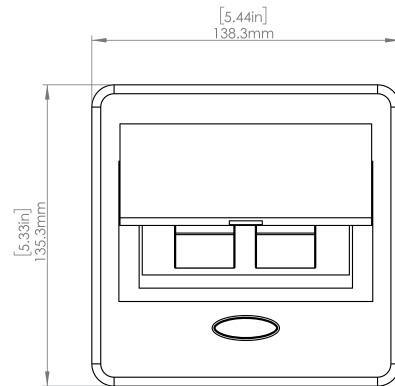

Standard Features

- 2 Tamper Resistant AC Outlets
- 6 ft. power cord
- 15 A
- Power Cable: 14AWG Wire Right-angled round plug
- UL/CUL Listed for mounting in furniture

Product Information

Product	PUOOMG		
Color	Magnesium w/ Black Modules		
Dimensions	L	W	D
Inches	5.43	5.31	2.56
Weight	2.45 lb.		
Warranty	1 year		

PUOOMG
POP-UP POWER CENTER

How to install

Requires a cut out in the work surface in order to sit flush.

Step 1: Mark the area according to the hole cut out size L 5.12in W 4.33in. Make sure the surface is clean and dry.

Step 2: Cut out carefully where marked.

Step 3: Insert the Pop-Up Power Center into the hole including the powercord, until it fits snugly, secure with 4 screws provided.

Hole Size