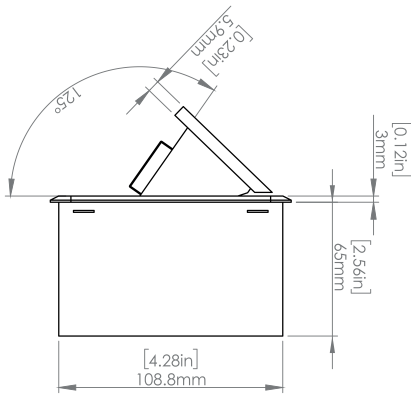

**Product Information**

<b>Product</b>	PU0006WMG		
<b>Color</b>	Magnesium w/ White Modules		
<b>Dimensions</b>	L	W	D
<b>Inches</b>	10.47	4.65	2.56
<b>Weight</b>	3.5 lbs.		
<b>Warranty</b>	1 year		

**PU0006WMG**  
POP-UP POWER CENTER

**How to install**

Requires a cut out in the work surface in order to sit flush.

- Step 1:** Mark the area according to the hole cut out size L 8.86in W 4.33in. Make sure the surface is clean and dry.
- Step 2:** Cut out carefully where marked.
- Step 3:** Insert the Pop-Up Power Center into the hole including the powercord, until it fits snugly, secure with 4 screws provided.

**Hole Size**