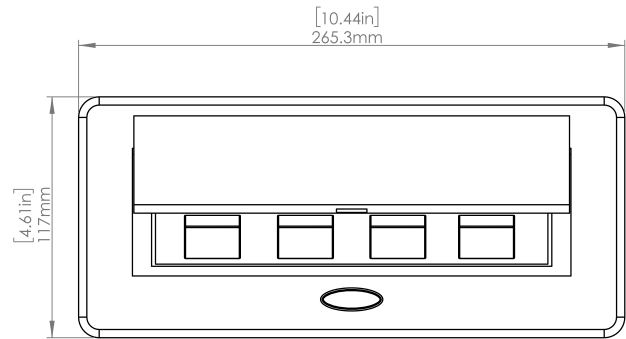

**Product Information**

<b>Product</b>	PU0006WMG		
<b>Color</b>	Magnesium w/ White Modules		
<b>Dimensions</b>	L	W	D
<b>Inches</b>	10.47	4.65	2.56
<b>Weight</b>	3.5 lbs.		
<b>Warranty</b>	1 year		

**PU0006WMG**  
POP-UP POWER CENTER

**How to install**

Requires a cut out in the work surface in order to sit flush.

- Step 1:** Mark the area according to the hole cut out size L 8.86in W 4.33in. Make sure the surface is clean and dry.
- Step 2:** Cut out carefully where marked.
- Step 3:** Insert the Pop-Up Power Center into the hole including the powercord, until it fits snugly, secure with 4 screws provided.

**Hole Size**