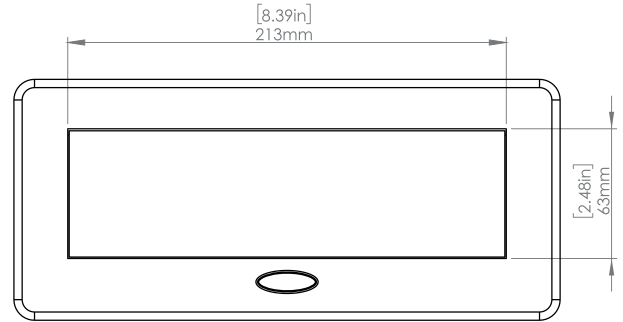

**Product Information**

<b>Product</b>	PU0006WMG		
<b>Color</b>	Magnesium w/ White Modules		
<b>Dimensions</b>	L	W	D
<b>Inches</b>	10.47	4.65	2.56
<b>Weight</b>	3.5 lbs.		
<b>Warranty</b>	1 year		

**PU0006WMG**  
POP-UP POWER CENTER

**How to install**

Requires a cut out in the work surface in order to sit flush.

- Step 1:** Mark the area according to the hole cut out size L 8.86in W 4.33in. Make sure the surface is clean and dry.
- Step 2:** Cut out carefully where marked.
- Step 3:** Insert the Pop-Up Power Center into the hole including the powercord, until it fits snugly, secure with 4 screws provided.

**Hole Size**