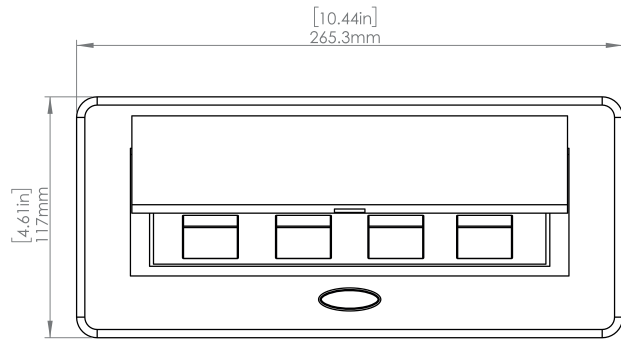

Product Information

Product	PU000U1CBZ		
Color	Bronze w/ Black Modules		
Dimensions	L	W	D
Inches	10.47	4.65	2.56
Weight	3.5 lbs.		
Warranty	1 year		

PU000U1CBZ
POP-UP POWER CENTER

How to install

Requires a cut out in the work surface in order to sit flush.

- Step 1:** Mark the area according to the hole cut out size L 8.86in W 4.33in. Make sure the surface is clean and dry.
- Step 2:** Cut out carefully where marked.
- Step 3:** Insert the Pop-Up Power Center into the hole including the powercord, until it fits snugly, secure with 4 screws provided.

Hole Size