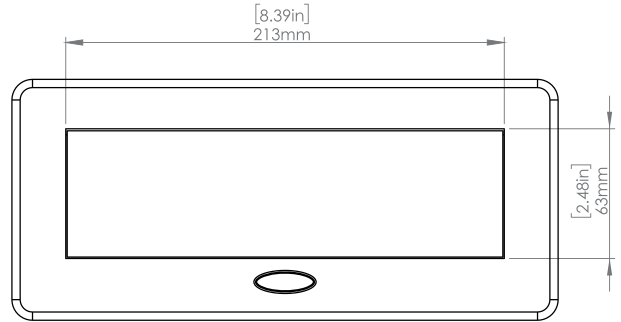

Product Information

Product	PU000U1CBZ		
Color	Bronze w/ Black Modules		
Dimensions	L	W	D
Inches	10.47	4.65	2.56
Weight	3.5 lbs.		
Warranty	1 year		

PU000U1CBZ
POP-UP POWER CENTER

How to install

Requires a cut out in the work surface in order to sit flush.

- Step 1:** Mark the area according to the hole cut out size L 8.86in W 4.33in. Make sure the surface is clean and dry.
- Step 2:** Cut out carefully where marked.
- Step 3:** Insert the Pop-Up Power Center into the hole including the powercord, until it fits snugly, secure with 4 screws provided.

Hole Size