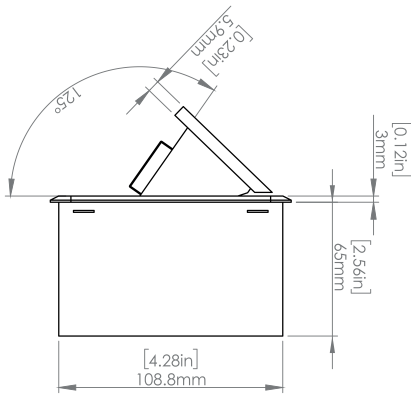

Product Information

Product	PU000U1CBZ		
Color	Bronze w/ Black Modules		
Dimensions	L	W	D
Inches	10.47	4.65	2.56
Weight	3.5 lbs.		
Warranty	1 year		

PU000U1CBZ
POP-UP POWER CENTER

How to install

Requires a cut out in the work surface in order to sit flush.

- Step 1:** Mark the area according to the hole cut out size L 8.86in W 4.33in. Make sure the surface is clean and dry.
- Step 2:** Cut out carefully where marked.
- Step 3:** Insert the Pop-Up Power Center into the hole including the powercord, until it fits snugly, secure with 4 screws provided.

Hole Size