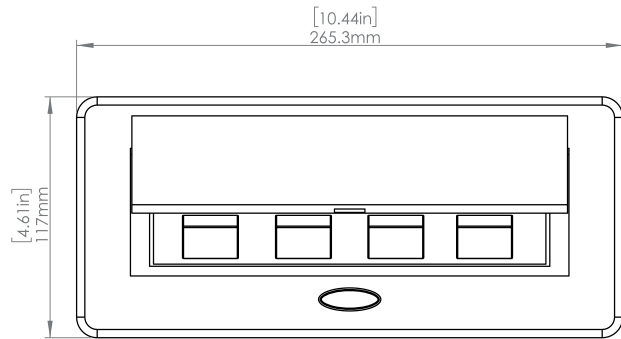

Product Information

Product	PU000U1CWSN		
Color	Satin Nickel w/ White Modules		
Dimensions	L	W	D
Inches	10.47	4.65	2.56
Weight	3.5 lbs.		
Warranty	1 year		

PU000U1CWSN
POP-UP POWER CENTER

How to install

Requires a cut out in the work surface in order to sit flush.

- Step 1:** Mark the area according to the hole cut out size L 8.86in W 4.33in. Make sure the surface is clean and dry.
- Step 2:** Cut out carefully where marked.
- Step 3:** Insert the Pop-Up Power Center into the hole including the powercord, until it fits snugly, secure with 4 screws provided.

Hole Size