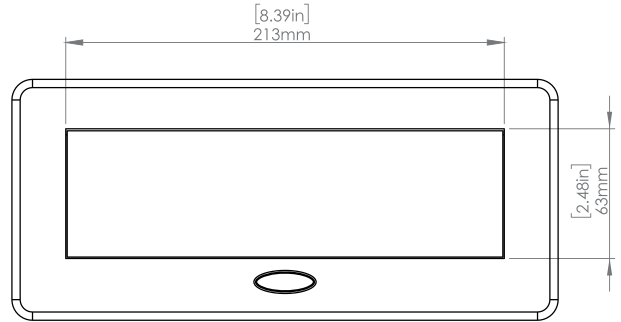

Product Information

Product	PU000U1CWSN		
Color	Satin Nickel w/ White Modules		
Dimensions	L	W	D
Inches	10.47	4.65	2.56
Weight	3.5 lbs.		
Warranty	1 year		

PU000U1CWSN
POP-UP POWER CENTER

How to install

Requires a cut out in the work surface in order to sit flush.

- Step 1:** Mark the area according to the hole cut out size L 8.86in W 4.33in. Make sure the surface is clean and dry.
- Step 2:** Cut out carefully where marked.
- Step 3:** Insert the Pop-Up Power Center into the hole including the powercord, until it fits snugly, secure with 4 screws provided.

Hole Size