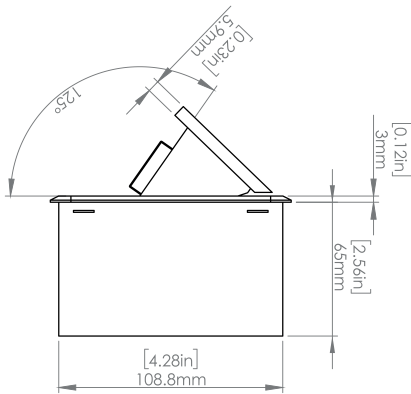

Product Information

Product	PU000U1CWSN		
Color	Satin Nickel w/ White Modules		
Dimensions	L	W	D
Inches	10.47	4.65	2.56
Weight	3.5 lbs.		
Warranty	1 year		

PU000U1CWSN
POP-UP POWER CENTER

How to install

Requires a cut out in the work surface in order to sit flush.

- Step 1:** Mark the area according to the hole cut out size L 8.86in W 4.33in. Make sure the surface is clean and dry.
- Step 2:** Cut out carefully where marked.
- Step 3:** Insert the Pop-Up Power Center into the hole including the powercord, until it fits snugly, secure with 4 screws provided.

Hole Size