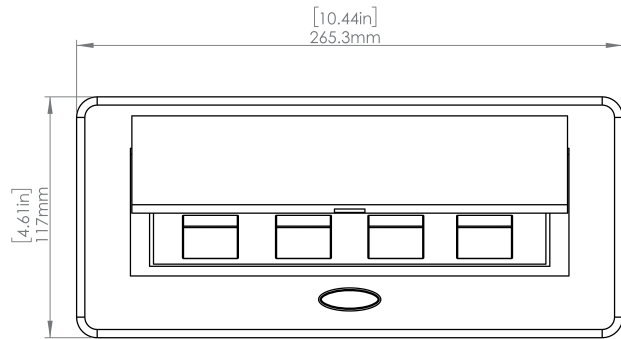

Product Information

Product	PU000UBK		
Color	Black		
Dimensions	L	W	D
Inches	10.47	4.65	2.56
Weight	3.5 lbs.		
Warranty	1 year		

PU000UBK
POP-UP POWER CENTER

How to install

Requires a cut out in the work surface in order to sit flush.

- Step 1:** Mark the area according to the hole cut out size L 8.86in W 4.33in. Make sure the surface is clean and dry.
- Step 2:** Cut out carefully where marked.
- Step 3:** Insert the Pop-Up Power Center into the hole including the powercord, until it fits snugly, secure with 4 screws provided.

Hole Size