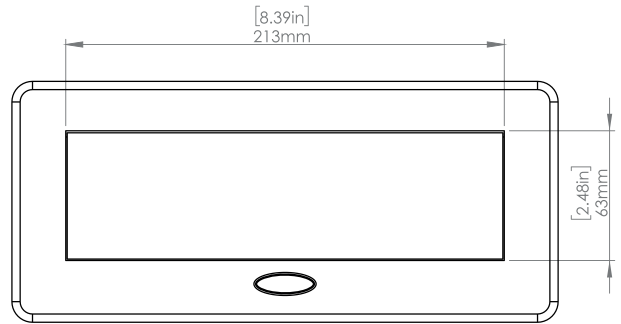

**Product Information**

<b>Product</b>	PU000UBZ		
<b>Color</b>	Bronze w/ Black Modules		
<b>Dimensions</b>	L	W	D
<b>Inches</b>	10.47	4.65	2.56
<b>Weight</b>	3.5 lbs.		
<b>Warranty</b>	1 year		

**PU000UBZ**  
**POP-UP POWER CENTER**

**How to install**

Requires a cut out in the work surface in order to sit flush.

- Step 1:** Mark the area according to the hole cut out size L 8.86in W 4.33in. Make sure the surface is clean and dry.
- Step 2:** Cut out carefully where marked.
- Step 3:** Insert the Pop-Up Power Center into the hole including the powercord, until it fits snugly, secure with 4 screws provided.

**Hole Size**