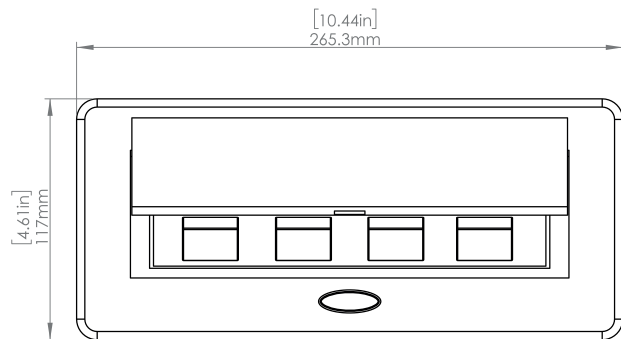

**Product Information**

<b>Product</b>	PU000UBZ		
<b>Color</b>	Bronze w/ Black Modules		
<b>Dimensions</b>	L	W	D
<b>Inches</b>	10.47	4.65	2.56
<b>Weight</b>	3.5 lbs.		
<b>Warranty</b>	1 year		

**PU000UBZ**  
**POP-UP POWER CENTER**

**How to install**

Requires a cut out in the work surface in order to sit flush.

- Step 1:** Mark the area according to the hole cut out size L 8.86in W 4.33in. Make sure the surface is clean and dry.
- Step 2:** Cut out carefully where marked.
- Step 3:** Insert the Pop-Up Power Center into the hole including the powercord, until it fits snugly, secure with 4 screws provided.

**Hole Size**