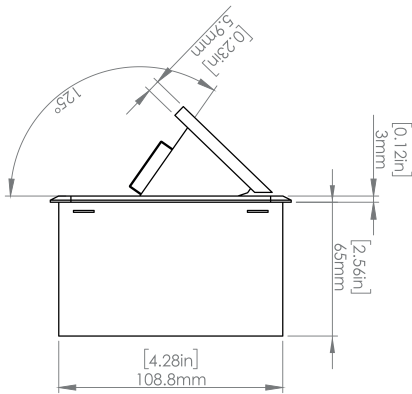

**Product Information**

<b>Product</b>	PU000UBZ		
<b>Color</b>	Bronze w/ Black Modules		
<b>Dimensions</b>	L	W	D
<b>Inches</b>	10.47	4.65	2.56
<b>Weight</b>	3.5 lbs.		
<b>Warranty</b>	1 year		

**PU000UBZ**  
**POP-UP POWER CENTER**

**How to install**

Requires a cut out in the work surface in order to sit flush.

- Step 1:** Mark the area according to the hole cut out size L 8.86in W 4.33in. Make sure the surface is clean and dry.
- Step 2:** Cut out carefully where marked.
- Step 3:** Insert the Pop-Up Power Center into the hole including the powercord, until it fits snugly, secure with 4 screws provided.

**Hole Size**