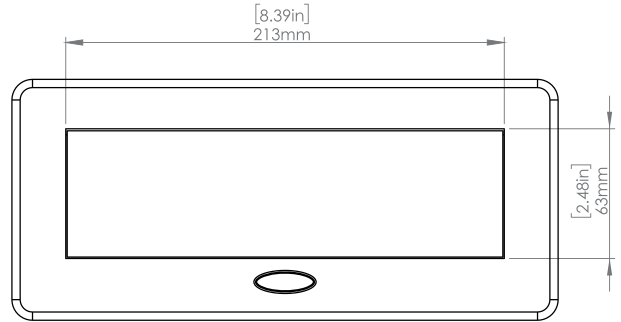

Product Information

Product	PUOOOUWWH		
Color	White		
Dimensions	L	W	D
Inches	10.47	4.65	2.56
Weight	3.5 lbs.		
Warranty	1 year		

PU000UWWH
POP-UP POWER CENTER

How to install

Requires a cut out in the work surface in order to sit flush.

- Step 1:** Mark the area according to the hole cut out size L 8.86in W 4.33in. Make sure the surface is clean and dry.
- Step 2:** Cut out carefully where marked.
- Step 3:** Insert the Pop-Up Power Center into the hole including the powercord, until it fits snugly, secure with 4 screws provided.

Hole Size