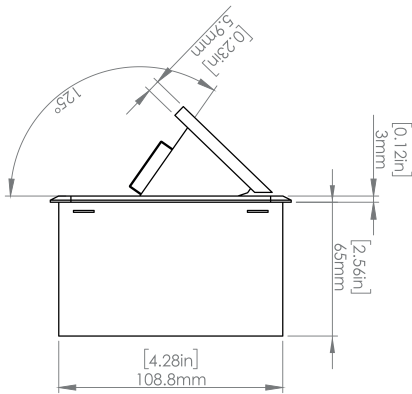

Product Information

Product	PUOOOUWWH		
Color	White		
Dimensions	L	W	D
Inches	10.47	4.65	2.56
Weight	3.5 lbs.		
Warranty	1 year		

PU000UWWH
POP-UP POWER CENTER

How to install

Requires a cut out in the work surface in order to sit flush.

- Step 1:** Mark the area according to the hole cut out size L 8.86in W 4.33in. Make sure the surface is clean and dry.
- Step 2:** Cut out carefully where marked.
- Step 3:** Insert the Pop-Up Power Center into the hole including the powercord, until it fits snugly, secure with 4 screws provided.

Hole Size