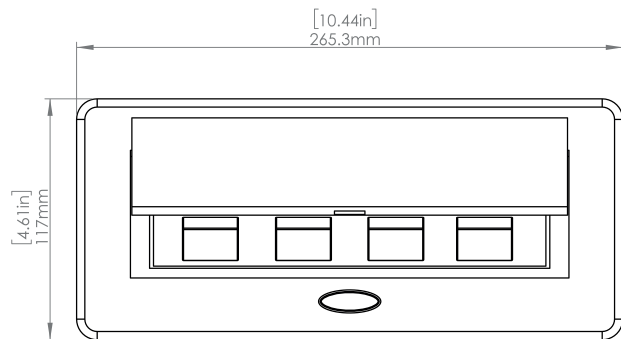

Product Information

Product	PUOOOUWWH		
Color	White		
Dimensions	L	W	D
Inches	10.47	4.65	2.56
Weight	3.5 lbs.		
Warranty	1 year		

PU000UWWH
POP-UP POWER CENTER

How to install

Requires a cut out in the work surface in order to sit flush.

- Step 1:** Mark the area according to the hole cut out size L 8.86in W 4.33in. Make sure the surface is clean and dry.
- Step 2:** Cut out carefully where marked.
- Step 3:** Insert the Pop-Up Power Center into the hole including the powercord, until it fits snugly, secure with 4 screws provided.

Hole Size