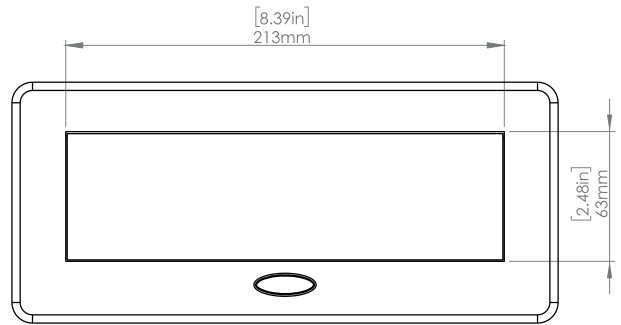

Standard Features

- 3 Tamper Resistant AC Outlets
- 6 ft. power cord
- 15 A
- Power Cable: 14AWG Wire Right-angled round plug
- UL/CUL Listed for mounting in furniture

Product Information

Product	PUOOOWWH		
Color	White		
Dimensions	L	W	D
Inches	10.47	4.65	2.56
Weight	3.5 lb.		
Warranty	1 year		

PU000WWH
POP-UP POWER CENTER

How to install

Requires a cut out in the work surface in order to sit flush.

- Step 1:** Mark the area according to the hole cut out size L 8.86in W 4.33in. Make sure the surface is clean and dry.
- Step 2:** Cut out carefully where marked.
- Step 3:** Insert the Pop-Up Power Center into the hole including the powercord, until it fits snugly, secure with 4 screws provided.

Hole Size