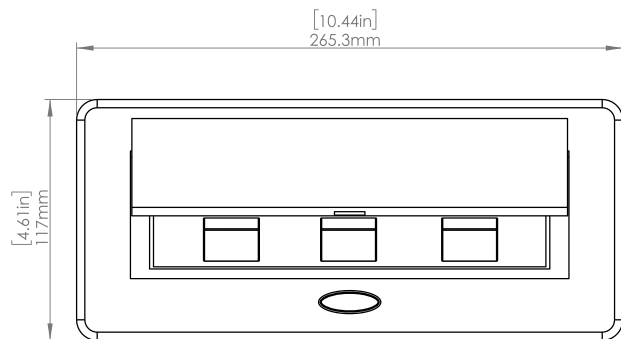

Standard Features

- 3 Tamper Resistant AC Outlets
- 6 ft. power cord
- 15 A
- Power Cable: 14AWG Wire Right-angled round plug
- UL/CUL Listed for mounting in furniture

Product Information

Product	PUOOOWWH		
Color	White		
Dimensions	L	W	D
Inches	10.47	4.65	2.56
Weight	3.5 lb.		
Warranty	1 year		

PU000WWH
POP-UP POWER CENTER

How to install

Requires a cut out in the work surface in order to sit flush.

- Step 1:** Mark the area according to the hole cut out size L 8.86in W 4.33in. Make sure the surface is clean and dry.
- Step 2:** Cut out carefully where marked.
- Step 3:** Insert the Pop-Up Power Center into the hole including the powercord, until it fits snugly, secure with 4 screws provided.

Hole Size