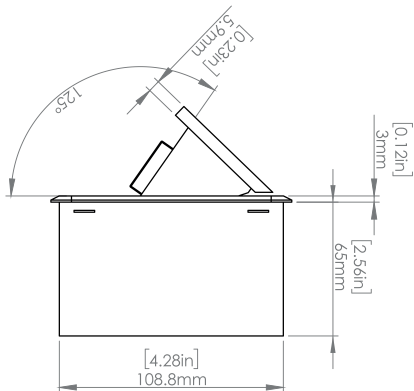

Standard Features

- 3 Tamper Resistant AC Outlets
- 6 ft. power cord
- 15 A
- Power Cable: 14AWG Wire Right-angled round plug
- UL/CUL Listed for mounting in furniture

Product Information

Product	PUOOOWWH		
Color	White		
Dimensions	L	W	D
Inches	10.47	4.65	2.56
Weight	3.5 lb.		
Warranty	1 year		

PU000WWH
POP-UP POWER CENTER

How to install

Requires a cut out in the work surface in order to sit flush.

- Step 1:** Mark the area according to the hole cut out size L 8.86in W 4.33in. Make sure the surface is clean and dry.
- Step 2:** Cut out carefully where marked.
- Step 3:** Insert the Pop-Up Power Center into the hole including the powercord, until it fits snugly, secure with 4 screws provided.

Hole Size