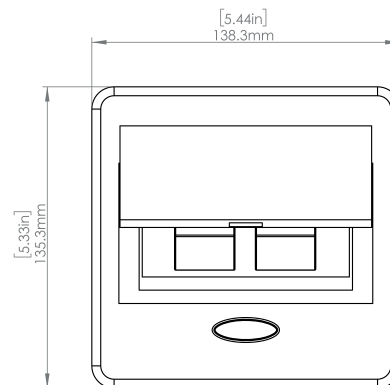

Standard Features

- 2 Tamper Resistant AC Outlets
- 6 ft. power cord
- 15 A
- Power Cable: 14AWG Wire Right-angled round plug
- UL/CUL Listed for mounting in furniture

Product Information

Product	PUOOSN		
Color	Satin Nickel w/ Black Modules		
Dimensions	L	W	D
Inches	5.43	5.31	2.56
Weight	2.45 lb.		
Warranty	1 year		

PUOOSN
POP-UP POWER CENTER

How to install

Requires a cut out in the work surface in order to sit flush.

Step 1: Mark the area according to the hole cut out size L 5.12in W 4.33in. Make sure the surface is clean and dry.

Step 2: Cut out carefully where marked.

Step 3: Insert the Pop-Up Power Center into the hole including the powercord, until it fits snugly, secure with 4 screws provided.

Hole Size