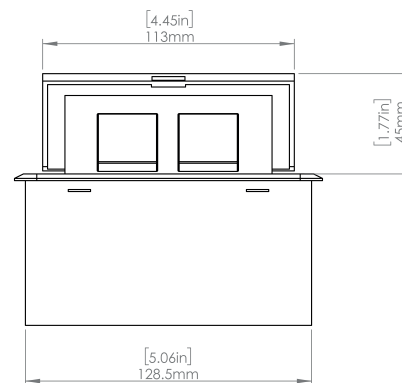

Standard Features

- 2 Tamper Resistant AC Outlets
- 6 ft. power cord
- 15 A
- Power Cable: 14AWG Wire Right-angled round plug
- UL/CUL Listed for mounting in furniture

Product Information

Product	PUOOSN		
Color	Satin Nickel w/ Black Modules		
Dimensions	L	W	D
Inches	5.43	5.31	2.56
Weight	2.45 lb.		
Warranty	1 year		

PUOOSN
POP-UP POWER CENTER

How to install

Requires a cut out in the work surface in order to sit flush.

Step 1: Mark the area according to the hole cut out size L 5.12in W 4.33in. Make sure the surface is clean and dry.

Step 2: Cut out carefully where marked.

Step 3: Insert the Pop-Up Power Center into the hole including the powercord, until it fits snugly, secure with 4 screws provided.

Hole Size