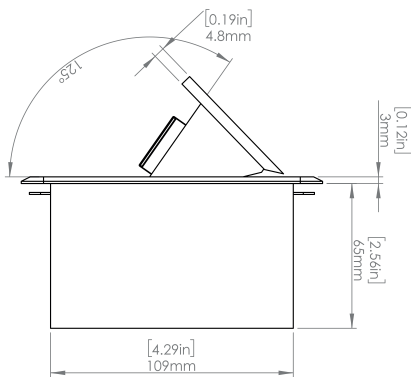

Standard Features

- 2 Tamper Resistant AC Outlets
- 6 ft. power cord
- 15 A
- Power Cable: 14AWG Wire Right-angled round plug
- UL/CUL Listed for mounting in furniture

Product Information

Product	PUOOSN		
Color	Satin Nickel w/ Black Modules		
Dimensions	L	W	D
Inches	5.43	5.31	2.56
Weight	2.45 lb.		
Warranty	1 year		

PUOOSN
POP-UP POWER CENTER

How to install

Requires a cut out in the work surface in order to sit flush.

Step 1: Mark the area according to the hole cut out size L 5.12in W 4.33in. Make sure the surface is clean and dry.

Step 2: Cut out carefully where marked.

Step 3: Insert the Pop-Up Power Center into the hole including the powercord, until it fits snugly, secure with 4 screws provided.

Hole Size