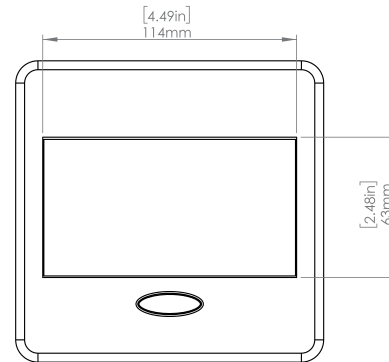

Standard Features

- 2 Tamper Resistant AC Outlets
- 6 ft. power cord
- 15 A
- Power Cable: 14AWG Wire Right-angled round plug
- UL/CUL Listed for mounting in furniture

Product Information

Product	PUOOSN		
Color	Satin Nickel w/ Black Modules		
Dimensions	L	W	D
Inches	5.43	5.31	2.56
Weight	2.45 lb.		
Warranty	1 year		

PUOOSN
POP-UP POWER CENTER

How to install

Requires a cut out in the work surface in order to sit flush.

Step 1: Mark the area according to the hole cut out size L 5.12in W 4.33in. Make sure the surface is clean and dry.

Step 2: Cut out carefully where marked.

Step 3: Insert the Pop-Up Power Center into the hole including the powercord, until it fits snugly, secure with 4 screws provided.

Hole Size