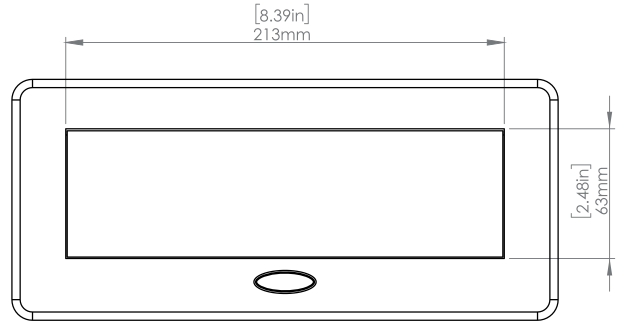

Product Information

Product	PU00U1C1BZ		
Color	Bronze w/ Black Modules		
Dimensions	L	W	D
Inches	10.47	4.65	2.56
Weight	3.5 lbs.		
Warranty	1 year		

POP-UP POWER CENTER

How to install

Requires a cut out in the work surface in order to sit flush.

- Step 1:** Mark the area according to the hole cut out size L 8.86in W 4.33in. Make sure the surface is clean and dry.
- Step 2:** Cut out carefully where marked.
- Step 3:** Insert the Pop-Up Power Center into the hole including the powercord, until it fits snugly, secure with 4 screws provided.

Hole Size