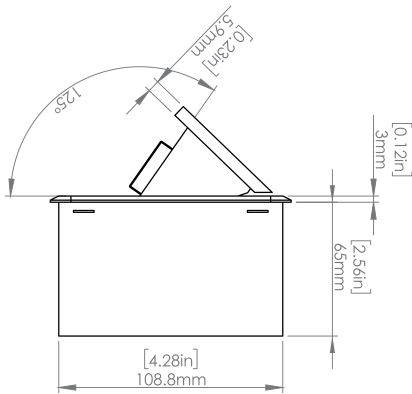

Product Information

Product	PU00U1C1BZ		
Color	Bronze w/ Black Modules		
Dimensions	L	W	D
Inches	10.47	4.65	2.56
Weight	3.5 lbs.		
Warranty	1 year		

POP-UP POWER CENTER

How to install

Requires a cut out in the work surface in order to sit flush.

- Step 1:** Mark the area according to the hole cut out size L 8.86in W 4.33in. Make sure the surface is clean and dry.
- Step 2:** Cut out carefully where marked.
- Step 3:** Insert the Pop-Up Power Center into the hole including the powercord, until it fits snugly, secure with 4 screws provided.

Hole Size