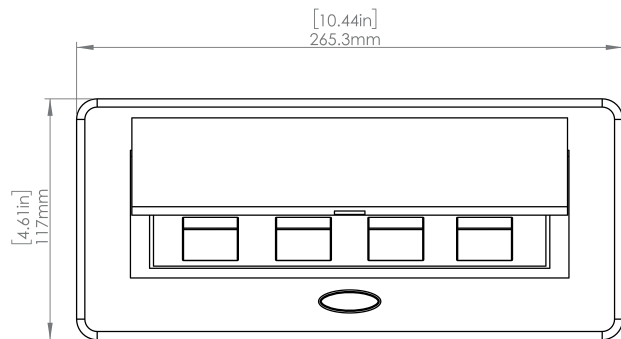

Product Information

Product	PU00U1C1BZ		
Color	Bronze w/ Black Modules		
Dimensions	L	W	D
Inches	10.47	4.65	2.56
Weight	3.5 lbs.		
Warranty	1 year		

POP-UP POWER CENTER

How to install

Requires a cut out in the work surface in order to sit flush.

- Step 1:** Mark the area according to the hole cut out size L 8.86in W 4.33in. Make sure the surface is clean and dry.
- Step 2:** Cut out carefully where marked.
- Step 3:** Insert the Pop-Up Power Center into the hole including the powercord, until it fits snugly, secure with 4 screws provided.

Hole Size