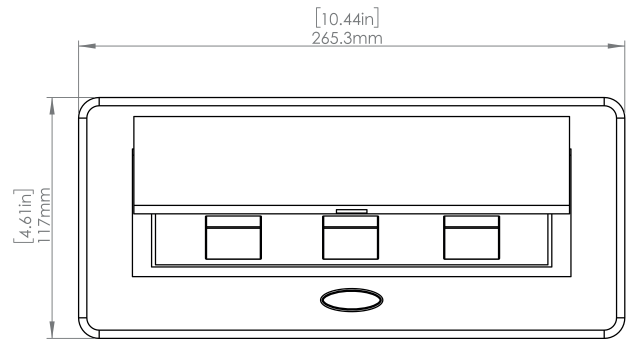

Product Information

Product	PU00UBK		
Color	Black		
Dimensions	L	W	D
Inches	10.47	4.65	2.56
Weight	3.5 lbs.		
Warranty	1 year		

PU00UBK
POP-UP POWER CENTER

How to install

Requires a cut out in the work surface in order to sit flush.

- Step 1:** Mark the area according to the hole cut out size L 8.86in W 4.33in. Make sure the surface is clean and dry.
- Step 2:** Cut out carefully where marked.
- Step 3:** Insert the Pop-Up Power Center into the hole including the powercord, until it fits snugly, secure with 4 screws provided.

Hole Size