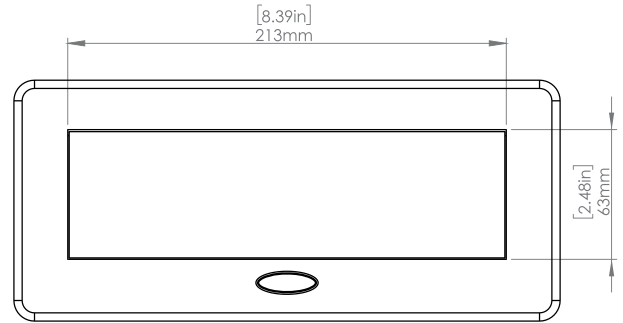

Product Information

Product	PU00UBK		
Color	Black		
Dimensions	L	W	D
Inches	10.47	4.65	2.56
Weight	3.5 lbs.		
Warranty	1 year		

PU00UBK
POP-UP POWER CENTER

How to install

Requires a cut out in the work surface in order to sit flush.

- Step 1:** Mark the area according to the hole cut out size L 8.86in W 4.33in. Make sure the surface is clean and dry.
- Step 2:** Cut out carefully where marked.
- Step 3:** Insert the Pop-Up Power Center into the hole including the powercord, until it fits snugly, secure with 4 screws provided.

Hole Size