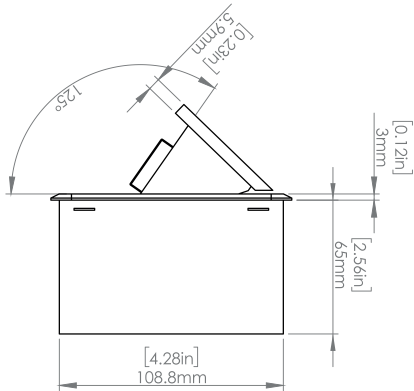

Product Information

Product	PU00UBK		
Color	Black		
Dimensions	L	W	D
Inches	10.47	4.65	2.56
Weight	3.5 lbs.		
Warranty	1 year		

PU00UBK
POP-UP POWER CENTER

How to install

Requires a cut out in the work surface in order to sit flush.

- Step 1:** Mark the area according to the hole cut out size L 8.86in W 4.33in. Make sure the surface is clean and dry.
- Step 2:** Cut out carefully where marked.
- Step 3:** Insert the Pop-Up Power Center into the hole including the powercord, until it fits snugly, secure with 4 screws provided.

Hole Size