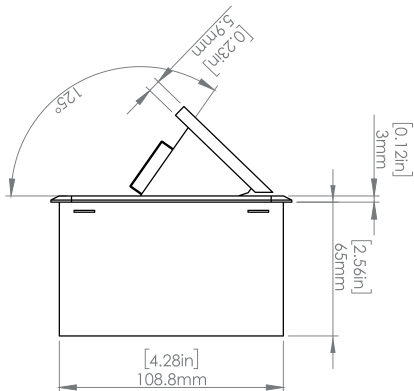

Product Information

Product	PU00UBR		
Color	Brass w/ Black Modules		
Dimensions	L	W	D
Inches	10.47	4.65	2.56
Weight	3.5 lbs.		
Warranty	1 year		

PUOUBR
POP-UP POWER CENTER

How to install

Requires a cut out in the work surface in order to sit flush.

Step 1: Mark the area according to the hole cut out size L 8.86in W 4.33in. Make sure the surface is clean and dry.

Step 2: Cut out carefully where marked.

Step 3: Insert the Pop-Up Power Center into the hole including the powercord, until it fits snugly, secure with 4 screws provided.

Hole Size