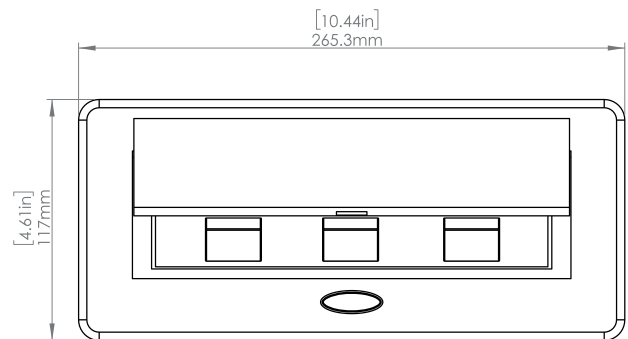

Product Information

Product	PU00UBR		
Color	Brass w/ Black Modules		
Dimensions	L	W	D
Inches	10.47	4.65	2.56
Weight	3.5 lbs.		
Warranty	1 year		

PUOUBR
POP-UP POWER CENTER

How to install

Requires a cut out in the work surface in order to sit flush.

Step 1: Mark the area according to the hole cut out size L 8.86in W 4.33in. Make sure the surface is clean and dry.

Step 2: Cut out carefully where marked.

Step 3: Insert the Pop-Up Power Center into the hole including the powercord, until it fits snugly, secure with 4 screws provided.

Hole Size