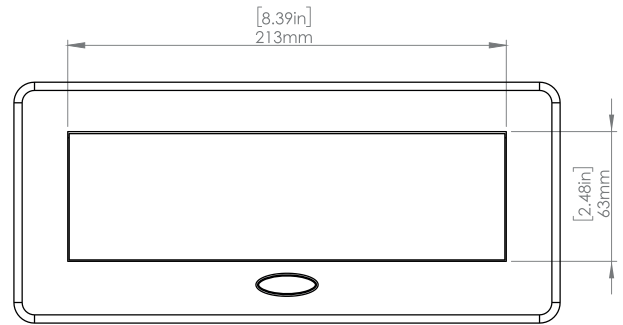

Product Information

Product	PU00UBR		
Color	Brass w/ Black Modules		
Dimensions	L	W	D
Inches	10.47	4.65	2.56
Weight	3.5 lbs.		
Warranty	1 year		

PUOUBR
POP-UP POWER CENTER

How to install

Requires a cut out in the work surface in order to sit flush.

Step 1: Mark the area according to the hole cut out size L 8.86in W 4.33in. Make sure the surface is clean and dry.

Step 2: Cut out carefully where marked.

Step 3: Insert the Pop-Up Power Center into the hole including the powercord, until it fits snugly, secure with 4 screws provided.

Hole Size