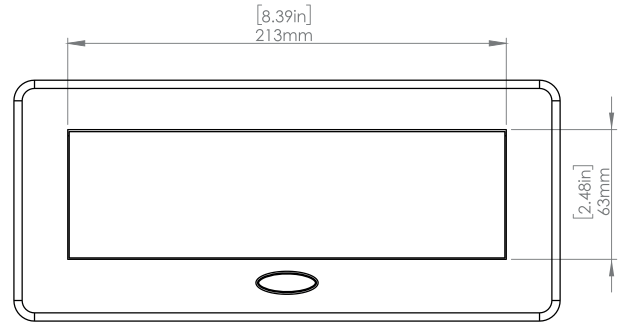

Product Information

Product	PUOOUMG		
Color	Magnesium w/ Black Modules		
Dimensions	L	W	D
Inches	10.47	4.65	2.56
Weight	3.5 lbs.		
Warranty	1 year		

PUOUMG
POP-UP POWER CENTER

How to install

Requires a cut out in the work surface in order to sit flush.

- Step 1:** Mark the area according to the hole cut out size L 8.86in W 4.33in. Make sure the surface is clean and dry.
- Step 2:** Cut out carefully where marked.
- Step 3:** Insert the Pop-Up Power Center into the hole including the powercord, until it fits snugly, secure with 4 screws provided.

Hole Size