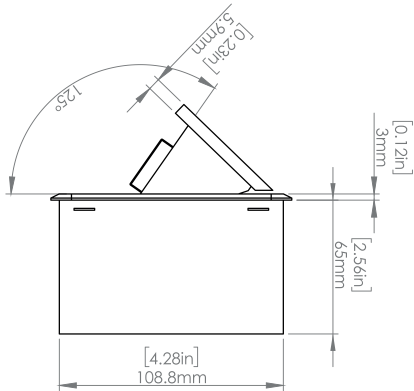

Product Information

Product	PUOOUMG		
Color	Magnesium w/ Black Modules		
Dimensions	L	W	D
Inches	10.47	4.65	2.56
Weight	3.5 lbs.		
Warranty	1 year		

PUOUMG
POP-UP POWER CENTER

How to install

Requires a cut out in the work surface in order to sit flush.

- Step 1:** Mark the area according to the hole cut out size L 8.86in W 4.33in. Make sure the surface is clean and dry.
- Step 2:** Cut out carefully where marked.
- Step 3:** Insert the Pop-Up Power Center into the hole including the powercord, until it fits snugly, secure with 4 screws provided.

Hole Size