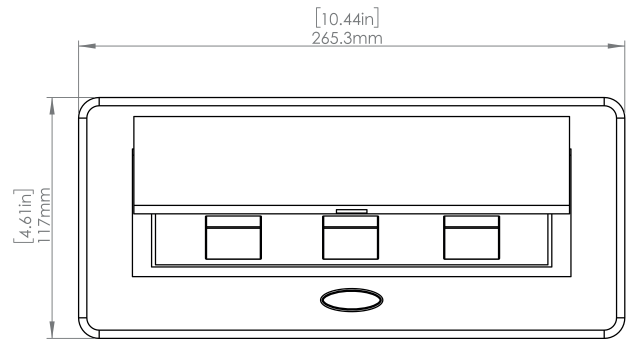

Product Information

Product	PUOOUMG		
Color	Magnesium w/ Black Modules		
Dimensions	L	W	D
Inches	10.47	4.65	2.56
Weight	3.5 lbs.		
Warranty	1 year		

PUOUMG
POP-UP POWER CENTER

How to install

Requires a cut out in the work surface in order to sit flush.

- Step 1:** Mark the area according to the hole cut out size L 8.86in W 4.33in. Make sure the surface is clean and dry.
- Step 2:** Cut out carefully where marked.
- Step 3:** Insert the Pop-Up Power Center into the hole including the powercord, until it fits snugly, secure with 4 screws provided.

Hole Size