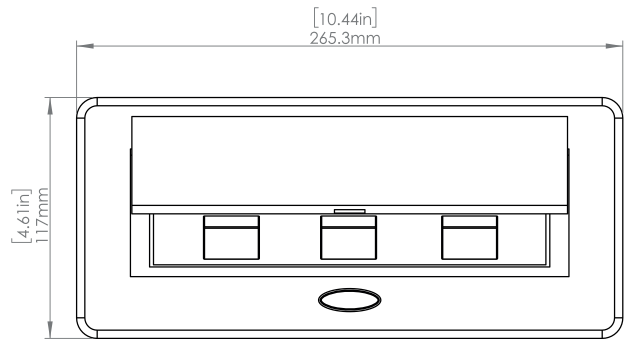

Product Information

Product	PUOOUWWH		
Color	White		
Dimensions	L	W	D
Inches	10.47	4.65	2.56
Weight	3.5 lbs.		
Warranty	1 year		

PU00UWWH
POP-UP POWER CENTER

How to install

Requires a cut out in the work surface in order to sit flush.

- Step 1:** Mark the area according to the hole cut out size L 8.86in W 4.33in. Make sure the surface is clean and dry.
- Step 2:** Cut out carefully where marked.
- Step 3:** Insert the Pop-Up Power Center into the hole including the powercord, until it fits snugly, secure with 4 screws provided.

Hole Size