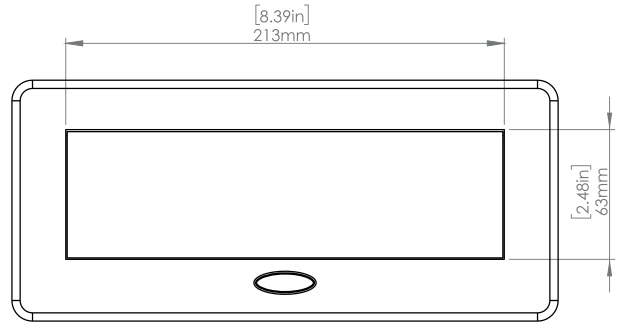

Product Information

Product	PUOOUWWH		
Color	White		
Dimensions	L	W	D
Inches	10.47	4.65	2.56
Weight	3.5 lbs.		
Warranty	1 year		

PU00UWWH
POP-UP POWER CENTER

How to install

Requires a cut out in the work surface in order to sit flush.

- Step 1:** Mark the area according to the hole cut out size L 8.86in W 4.33in. Make sure the surface is clean and dry.
- Step 2:** Cut out carefully where marked.
- Step 3:** Insert the Pop-Up Power Center into the hole including the powercord, until it fits snugly, secure with 4 screws provided.

Hole Size