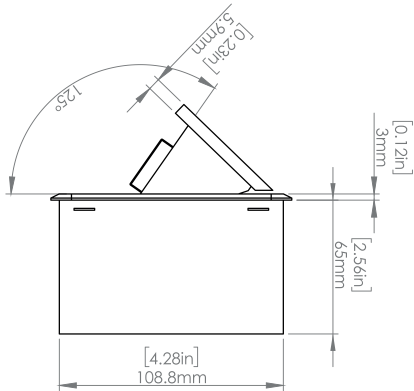

Product Information

Product	PUOOUWWH		
Color	White		
Dimensions	L	W	D
Inches	10.47	4.65	2.56
Weight	3.5 lbs.		
Warranty	1 year		

PU00UWWH
POP-UP POWER CENTER

How to install

Requires a cut out in the work surface in order to sit flush.

- Step 1:** Mark the area according to the hole cut out size L 8.86in W 4.33in. Make sure the surface is clean and dry.
- Step 2:** Cut out carefully where marked.
- Step 3:** Insert the Pop-Up Power Center into the hole including the powercord, until it fits snugly, secure with 4 screws provided.

Hole Size