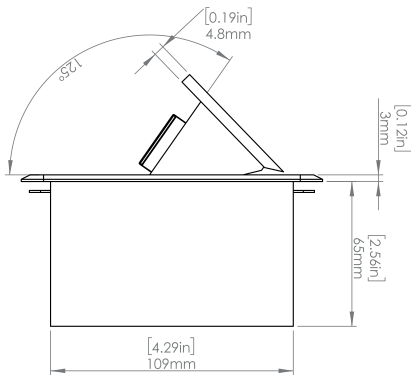

Standard Features

- 2 Tamper Resistant AC Outlets
- 6 ft. power cord
- 15 A
- Power Cable: 14AWG Wire Right-angled round plug
- UL/CUL Listed for mounting in furniture

Product Information

Product	PUOOWMG		
Color	Magnesium w/ White Modules		
Dimensions	L	W	D
Inches	5.43	5.31	2.56
Weight	2.45 lb.		
Warranty	1 year		

PUOOWMG
POP-UP POWER CENTER

How to install

Requires a cut out in the work surface in order to sit flush.

Step 1: Mark the area according to the hole cut out size L 5.12in W 4.33in. Make sure the surface is clean and dry.

Step 2: Cut out carefully where marked.

Step 3: Insert the Pop-Up Power Center into the hole including the powercord, until it fits snugly, secure with 4 screws provided.

Hole Size