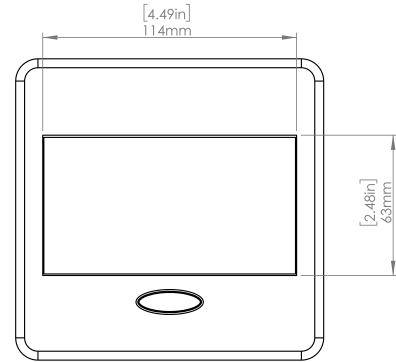

Standard Features

- 2 Tamper Resistant AC Outlets
- 6 ft. power cord
- 15 A
- Power Cable: 14AWG Wire Right-angled round plug
- UL/CUL Listed for mounting in furniture

Product Information

Product	PUOOWMG		
Color	Magnesium w/ White Modules		
Dimensions	L	W	D
Inches	5.43	5.31	2.56
Weight	2.45 lb.		
Warranty	1 year		

PUOOWMG
POP-UP POWER CENTER

How to install

Requires a cut out in the work surface in order to sit flush.

Step 1: Mark the area according to the hole cut out size L 5.12in W 4.33in. Make sure the surface is clean and dry.

Step 2: Cut out carefully where marked.

Step 3: Insert the Pop-Up Power Center into the hole including the powercord, until it fits snugly, secure with 4 screws provided.

Hole Size