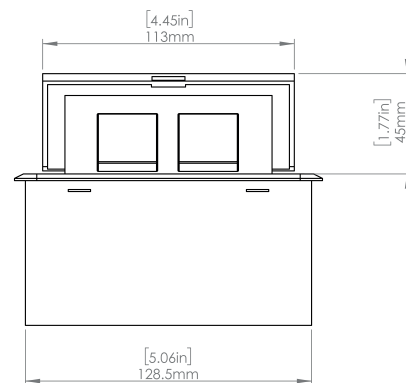

Standard Features

- 2 Tamper Resistant AC Outlets
- 6 ft. power cord
- 15 A
- Power Cable: 14AWG Wire Right-angled round plug
- UL/CUL Listed for mounting in furniture

Product Information

Product	PUOOWMG		
Color	Magnesium w/ White Modules		
Dimensions	L	W	D
Inches	5.43	5.31	2.56
Weight	2.45 lb.		
Warranty	1 year		

PUOOWMG
POP-UP POWER CENTER

How to install

Requires a cut out in the work surface in order to sit flush.

Step 1: Mark the area according to the hole cut out size L 5.12in W 4.33in. Make sure the surface is clean and dry.

Step 2: Cut out carefully where marked.

Step 3: Insert the Pop-Up Power Center into the hole including the powercord, until it fits snugly, secure with 4 screws provided.

Hole Size