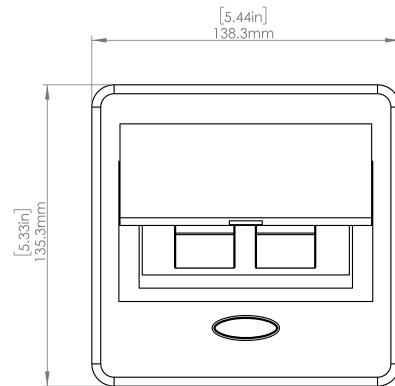

Standard Features

- 2 Tamper Resistant AC Outlets
- 6 ft. power cord
- 15 A
- Power Cable: 14AWG Wire Right-angled round plug
- UL/CUL Listed for mounting in furniture

Product Information

Product	PUOOWMG		
Color	Magnesium w/ White Modules		
Dimensions	L	W	D
Inches	5.43	5.31	2.56
Weight	2.45 lb.		
Warranty	1 year		

PUOOWMG
POP-UP POWER CENTER

How to install

Requires a cut out in the work surface in order to sit flush.

Step 1: Mark the area according to the hole cut out size L 5.12in W 4.33in. Make sure the surface is clean and dry.

Step 2: Cut out carefully where marked.

Step 3: Insert the Pop-Up Power Center into the hole including the powercord, until it fits snugly, secure with 4 screws provided.

Hole Size