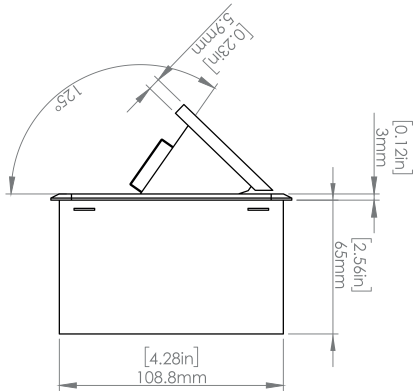

Product Information

Product	PUOU1C1BK		
Color	Black		
Dimensions	L	W	D
Inches	10.47	4.65	2.56
Weight	3.5 lb.		
Warranty	1 year		

PUOUIC1BK
POP-UP POWER CENTER

How to install

Requires a cut out in the work surface in order to sit flush.

Step 1: Mark the area according to the hole cut out size L 8.86in W 4.33in. Make sure the surface is clean and dry.

Step 2: Cut out carefully where marked.

Step 3: Insert the Pop-Up Power Center into the hole including the powercord, until it fits snugly, secure with 4 screws provided.

Hole Size