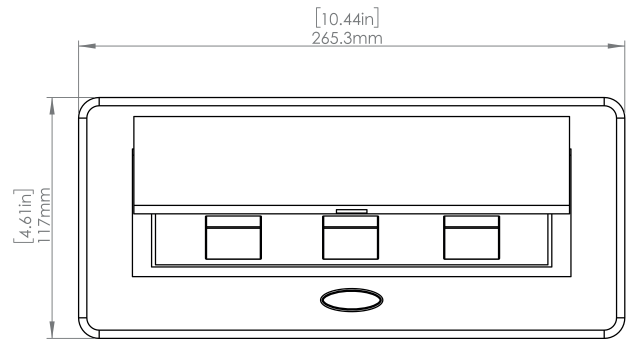

Product Information

Product	PUOU1C1BK		
Color	Black		
Dimensions	L	W	D
Inches	10.47	4.65	2.56
Weight	3.5 lb.		
Warranty	1 year		

PUOUIC1BK
POP-UP POWER CENTER

How to install

Requires a cut out in the work surface in order to sit flush.

Step 1: Mark the area according to the hole cut out size L 8.86in W 4.33in. Make sure the surface is clean and dry.

Step 2: Cut out carefully where marked.

Step 3: Insert the Pop-Up Power Center into the hole including the powercord, until it fits snugly, secure with 4 screws provided.

Hole Size