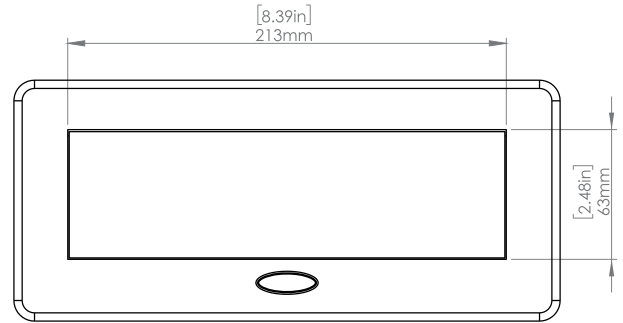

Product Information

Product	PUOU1C1BK		
Color	Black		
Dimensions	L	W	D
Inches	10.47	4.65	2.56
Weight	3.5 lb.		
Warranty	1 year		

PUOUIC1BK
POP-UP POWER CENTER

How to install

Requires a cut out in the work surface in order to sit flush.

Step 1: Mark the area according to the hole cut out size L 8.86in W 4.33in. Make sure the surface is clean and dry.

Step 2: Cut out carefully where marked.

Step 3: Insert the Pop-Up Power Center into the hole including the powercord, until it fits snugly, secure with 4 screws provided.

Hole Size