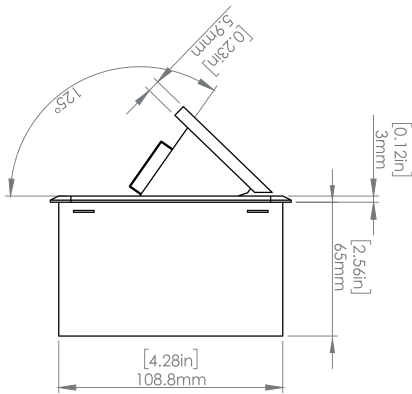

Product Information

Product	PUOU6HBZ		
Color	Bronze w/ Black Modules		
Dimensions	L	W	D
Inches	10.47	4.65	2.56
Weight	3.5 lbs.		
Warranty	1 year		

PUOU6HBZ POP-UP POWER CENTER

How to install

Requires a cut out in the work surface in order to sit flush.

- Step 1:** Mark the area according to the hole cut out size L 8.86in W 4.33in. Make sure the surface is clean and dry.
- Step 2:** Cut out carefully where marked.
- Step 3:** Insert the Pop-Up Power Center into the hole including the powercord, until it fits snugly, secure with 4 screws provided.

Hole Size