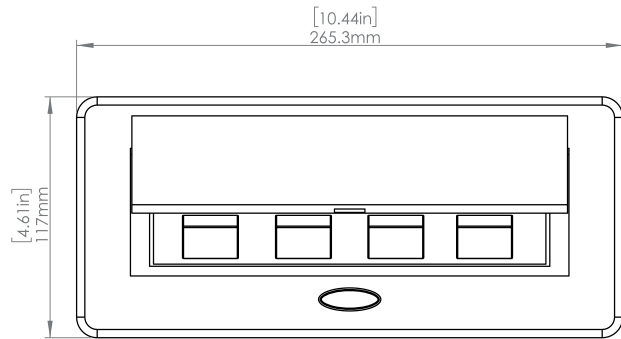

Product Information

Product	PUOU6HBZ		
Color	Bronze w/ Black Modules		
Dimensions	L	W	D
Inches	10.47	4.65	2.56
Weight	3.5 lbs.		
Warranty	1 year		

PUOU6HBZ POP-UP POWER CENTER

How to install

Requires a cut out in the work surface in order to sit flush.

- Step 1:** Mark the area according to the hole cut out size L 8.86in W 4.33in. Make sure the surface is clean and dry.
- Step 2:** Cut out carefully where marked.
- Step 3:** Insert the Pop-Up Power Center into the hole including the powercord, until it fits snugly, secure with 4 screws provided.

Hole Size