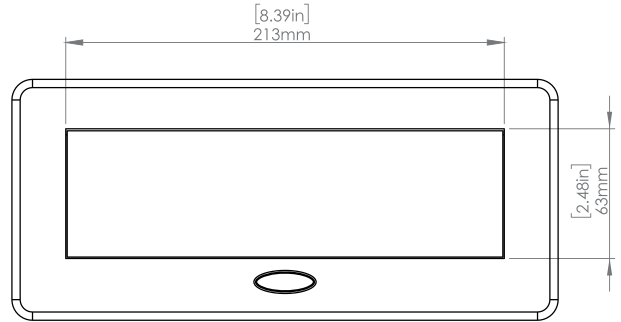

Product Information

Product	PUOU6HBZ		
Color	Bronze w/ Black Modules		
Dimensions	L	W	D
Inches	10.47	4.65	2.56
Weight	3.5 lbs.		
Warranty	1 year		

PUOU6HBZ POP-UP POWER CENTER

How to install

Requires a cut out in the work surface in order to sit flush.

- Step 1:** Mark the area according to the hole cut out size L 8.86in W 4.33in. Make sure the surface is clean and dry.
- Step 2:** Cut out carefully where marked.
- Step 3:** Insert the Pop-Up Power Center into the hole including the powercord, until it fits snugly, secure with 4 screws provided.

Hole Size