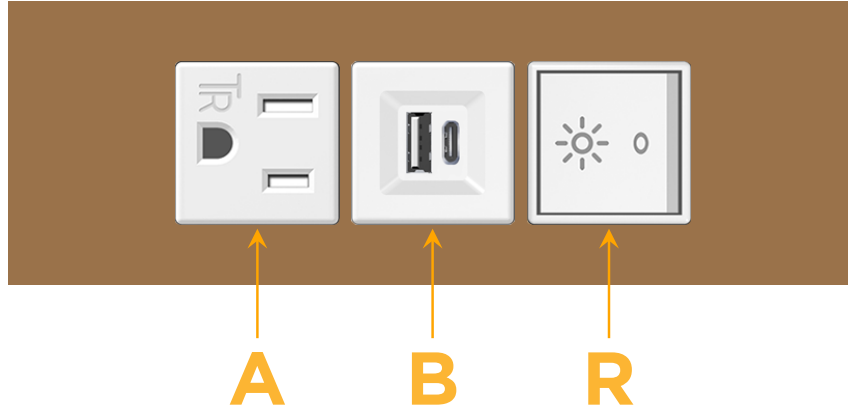

M-POWER-3T

AC POWER & DATA CONNECTIVITY SOLUTION

M-POWER-3TW-ABR-BZ5ATP

Metro Light & Power's line of power & data solutions offers sophisticated design elements combined with greater ease of installation. Streamlined and low-profile, enhanced by side-exiting cords, our outlets advance the industry with their cutting edge look and feel. We believe flexibility is key, and we provide a variety of mounting options, including the ability to mount in limited spaces. Our outlets are available in many finishes and configurations, in addition to a custom color and finish capability for our clients.

Distributed by

Mormax Company, Inc.

8 Westchester Plaza

Elmsford, NY 10523

914-699-0101

sales@mormax.com

mormax.com

Trim Plate Finish: **ARCHITECTURAL BRONZE (ABS)**

Custom Finishes Available

M-POWER-3TW-ABR-BZ5ATP

Features:

Module/Port Options:

- **A** Tamper Resistant AC Receptacle
- **B** USB-A & USB-C (3.0A USB-A / 15W USB-C)
- **U** Double USB-A (Fast Charging Ports - Rated for 3.2A)
- **H** HDMI
- **6** CAT 6
- **12** RJ 12
- **X** Switched AC
- **Y** 3-Way Switch (Low Voltage)
- **C** USB-C (27W High Speed Charging Port)
- **Z** USB-C (18W High Speed Charging Port)
- **R** Switched AC (Rocker Switch)
- **D** Dimmer Switch

Plug:

Supplied with Low Profile Flat 45° Angle 120 VAC Plug

Optional Standard Straight 120 VAC Plug

Optional Straight 120 VAC Pass-through Plug

- CLEAN, COMPACT DESIGN
- STREAMLINED
- LOW PROFILE
- SIDE-EXITING CORDS
- PLUG & PLAY
- 6' AC CORD & PLUG (FLAT PLUG STANDARD)
- CUSTOMIZABLE CONFIGURATIONS AND FINISHES
- UL LISTED FOR MOUNTING IN FURNITURE
- 15A