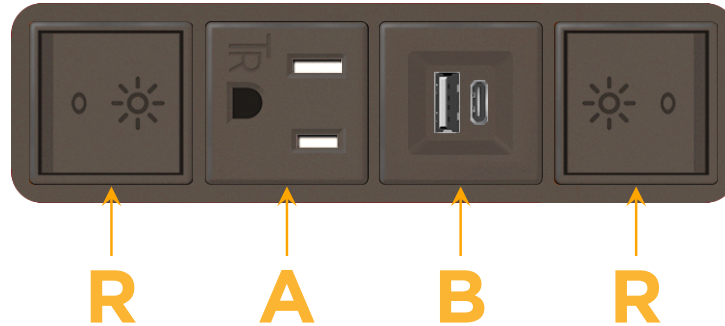

Custom Finishes Available M-POWER-4TRZ-RABR-RZAB

Features:

Module/Port Options:

- A Tamper Resistant AC Receptacle
- B USB-A & USB-C (3.0A USB-A / 15W USB-C)
- U Double USB-A (Fast Charging Ports - Rated for 3.2A)
- H HDMI
- 6 CAT 6
- 12 RJ 12
- X Switched AC
- Y 3-Way Switch (Low Voltage)
- C USB-C (27W High Speed Charging Port)
- Z USB-C (18W High Speed Charging Port)
- R Switched AC (Rocker Switch)
- D Dimmer Switch

Plug:

- Supplied with Low Profile Flat 45° Angle 120 VAC Plug
- Optional Standard Straight 120 VAC Plug
- Optional Straight 120 VAC Pass-through Plug

- CLEAN, COMPACT DESIGN
- STREAMLINED
- LOW PROFILE
- SIDE-EXITING CORDS
- PLUG & PLAY
- 6' AC CORD & PLUG (FLAT PLUG STANDARD)
- CUSTOMIZABLE CONFIGURATIONS AND FINISHES
- UL LISTED FOR MOUNTING IN FURNITURE
- 15A

sales@mormax.com

mormax.com

Specs:

Modules/Ports:

- R** Switched AC (Rocker Switch)
- A** Tamper Resistant AC Receptacle
- B** USB-A & USB-C (3.0A USB-A / 15W USB-C)

R A B